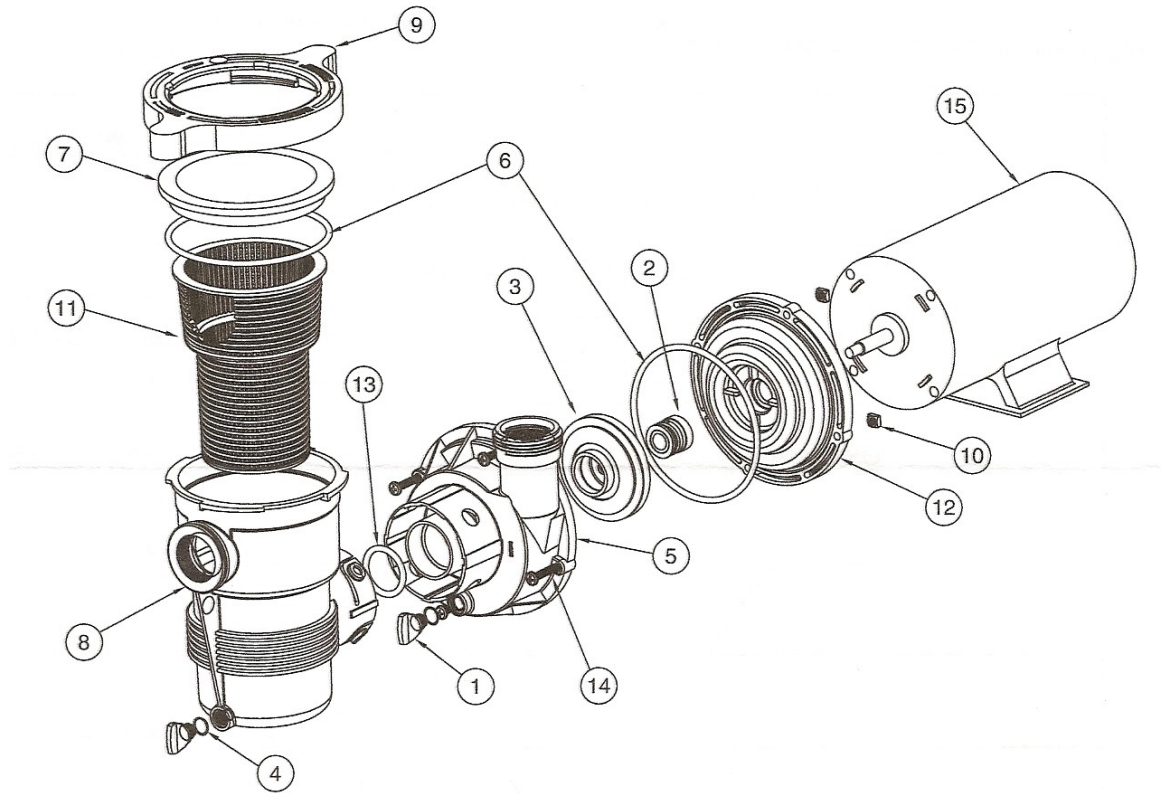

PENTAIR – OPTIFLO

OPTIFLO PUMP

Item No.	Part No.	Description
1	357161	Drain Plug, 3 required
2	354545	Mechanical Seal
3	354552	Impeller – ¾ hp, 1 hp SPL
3	350017	Impeller – 1 hp, 1.5 hp SPL
3	350018	Impeller – 1.5 hp
4	192115	O-Ring, 3 required
5	357213	Volute & Pot Assembly, HD
6	357255	O-Ring 2-357, 2 required

7	357227	Lid
8	357228	Pot & Volute Assembly, VD
9	357239	Clamp Ram & Cam
10	357254	¼ - 20 Square Nut, 4 required
11	355667	Basket
12	357215	Seal Plate
13	350103	O-Ring
14	98209000	¼ - 20 X 1.5 Machine Screw, 4 required
15		Motor(s)